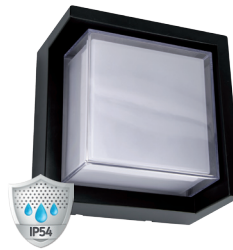

TEKLA LED D 12W NW

Ideus code 04015

Hermetic fixture

Power	12 W	Power supply	230V 50Hz
Light source	SMD LED, in set		
Light colour	neutral white, (4000K)		
Luminous flux	1020 lm		
Colour	black		
IP	54		
Luminous beam angle	140°		
Material	polycarbonate PC		
Dimensions [mm]	160 / 160 / 100		
Comments	driver included