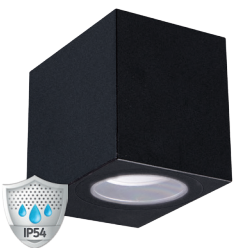

GAMP GU10 D BLACK

Ideus code 04018

Hermetic fixture

Power	max 12 W	Power supply	220-240V 50/60Hz
Cap type	GU10	Source	LED
Colour	black		
IP	54		
Material	polycarbonate PC		
Dimensions [mm]	80 / 68 / 89