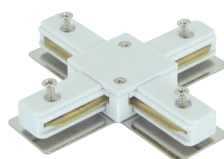

CONNECTOR X WHITE

Ideus code **04034**

Track connector

Power supply	220-240V 50/60Hz		
Colour	white		
IP	20		
Material	aluminium, copper, plastic		
Dimensions [mm]	19 / 105 / 105		
Comments	max 16A