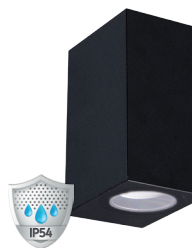

GAMP 2xGU10 D BLACK

Ideus code 04019

Hermetic fixture

Power	2 x max 12 W	Power supply	220-240V 50/60Hz
Cap type	GU10	Source	LED
Colour	black		
IP	54		
Material	polycarbonate PC		
Dimensions [mm]	150 / 68 / 89